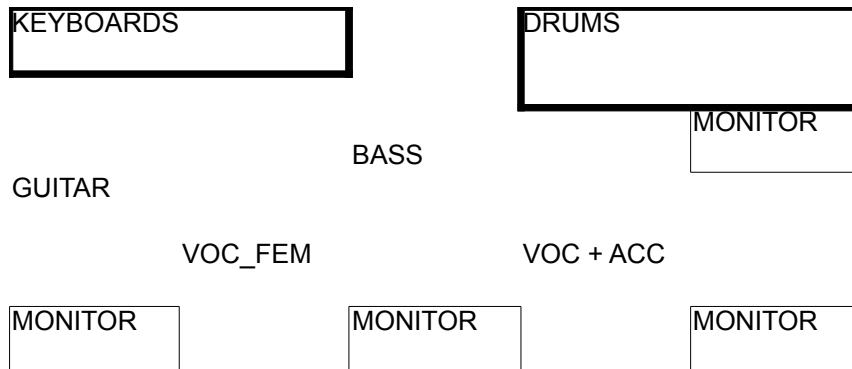

Stageplot roXism

- 1 x Drumset [Mic]
- 1 x E-Guitar [Mic]
- 2 x Vocals [Mic]
- 4 x DI (oder 2Mono + 1Stereo)
 - Keys [2 Kanäle]
 - Bass
 - Accoustic Guitar
- Mindestens 2 Monitorwege (4 wären wünschenswert)
- Keyboards bekommen lediglich einen Kanal für In-Ear-Monitoring